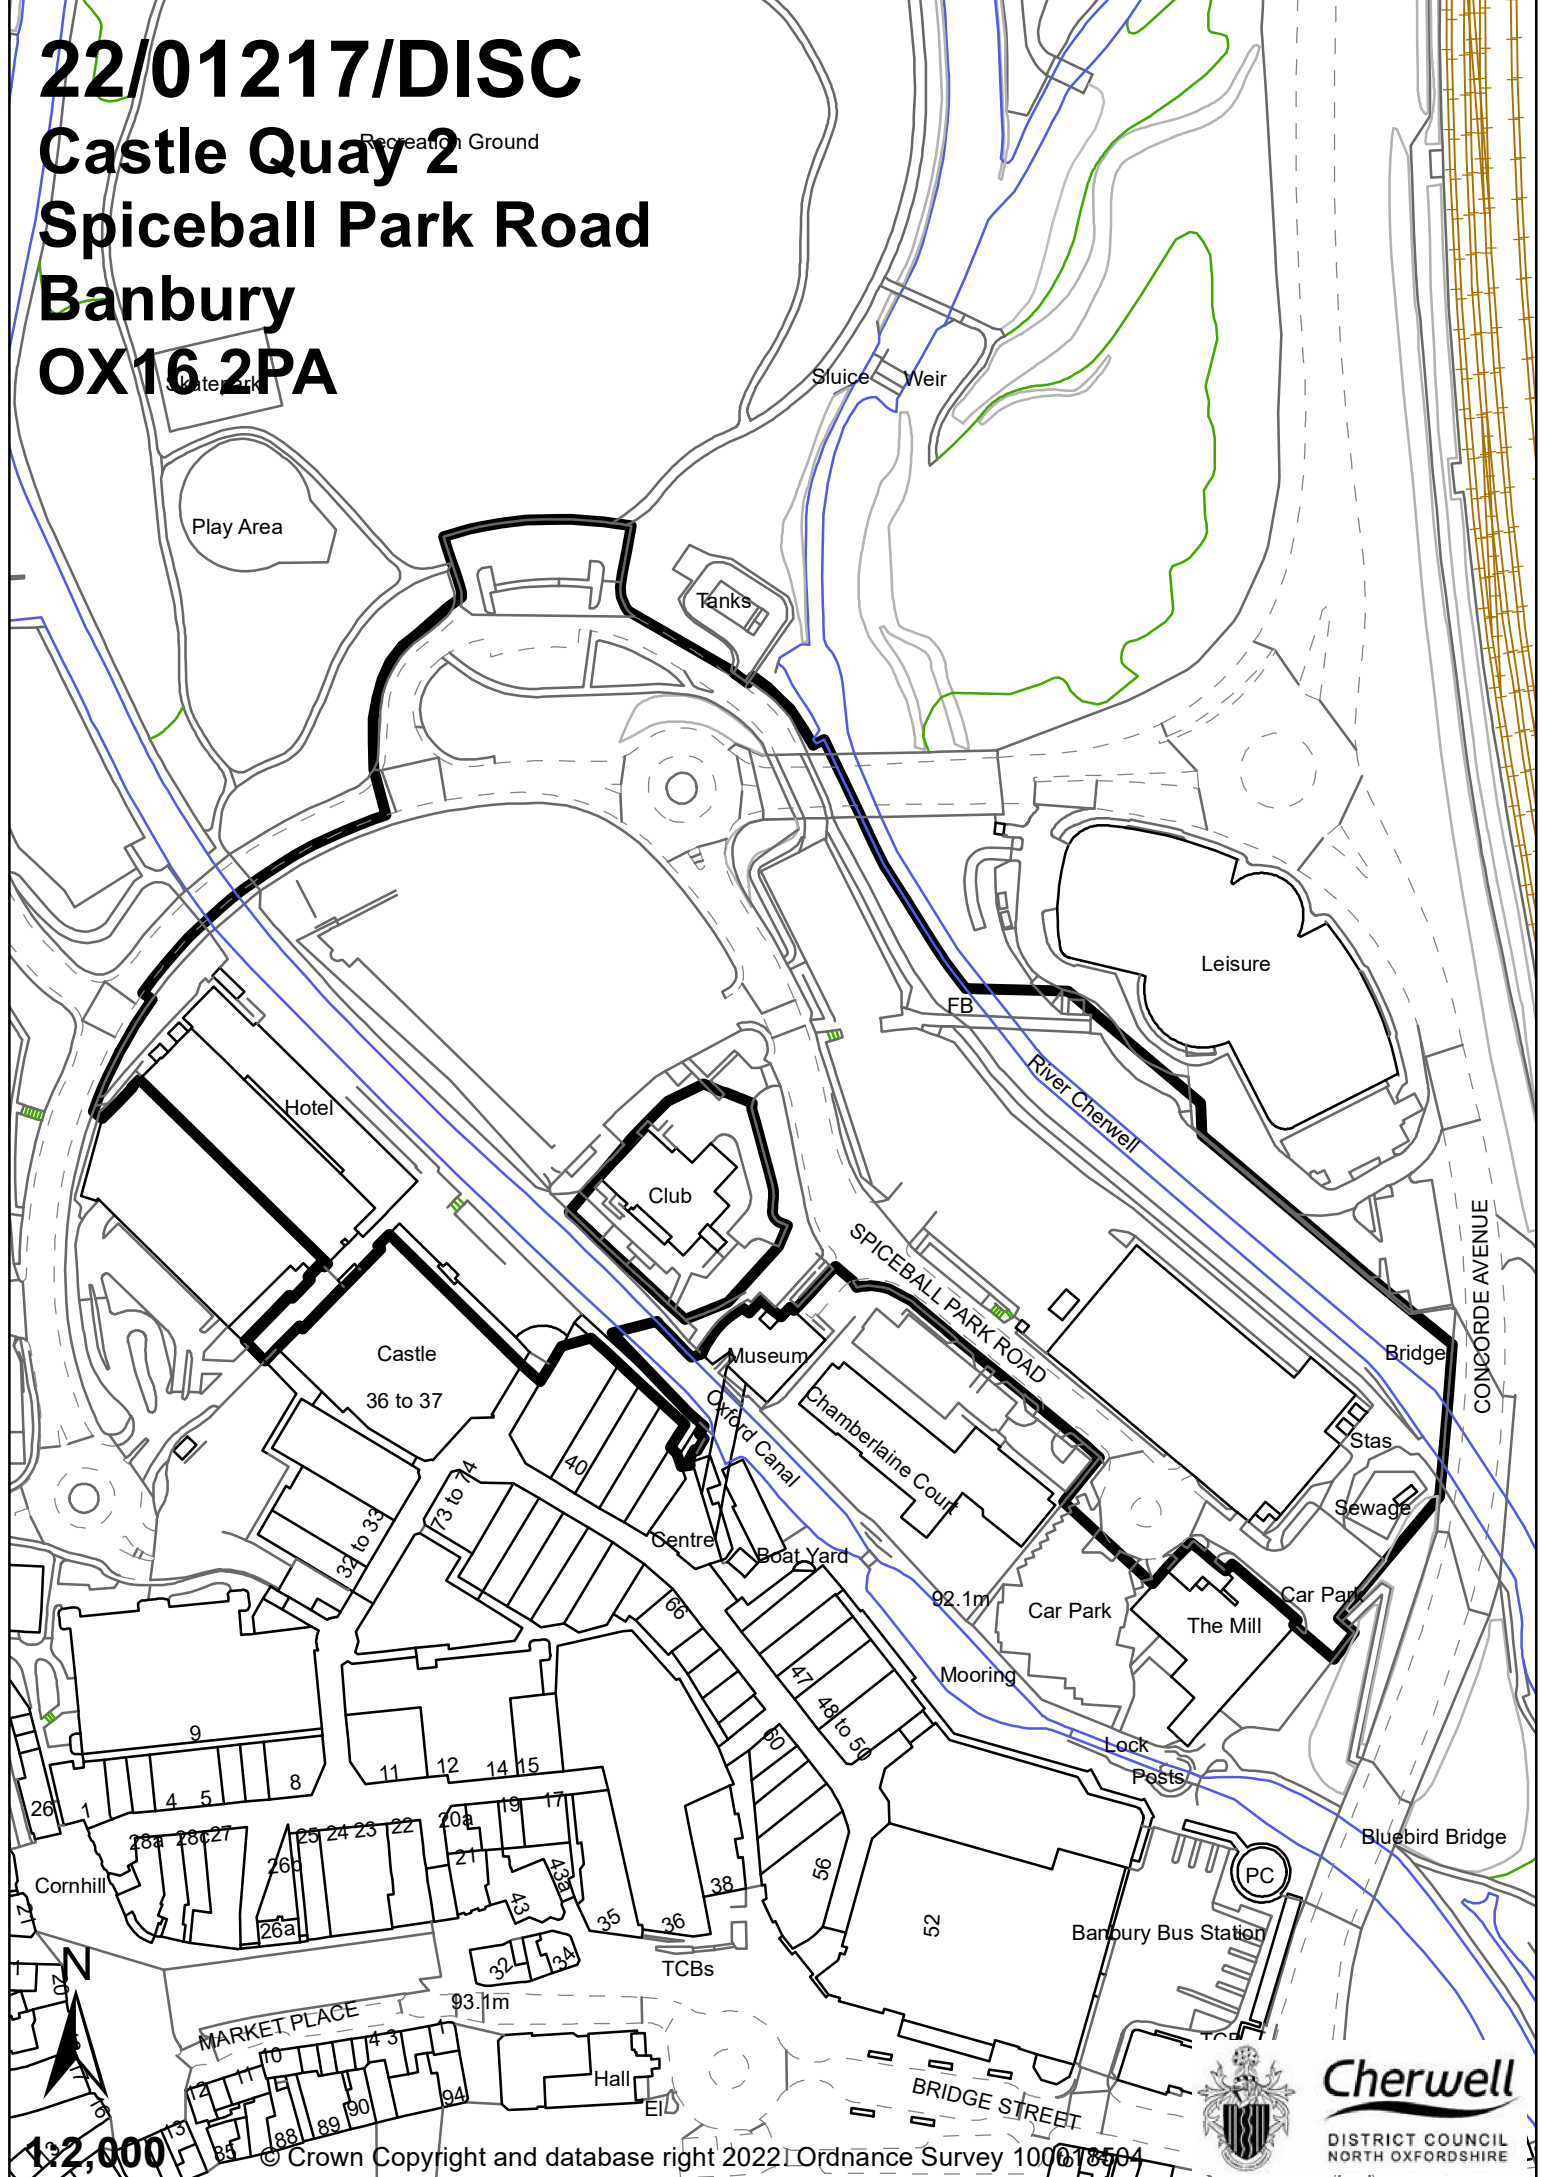

22/01217/DISC

Castle Quay 2

Spiceball Park Road

Banbury

OX16 2PA

1:2,000

© Crown Copyright and database right 2021 Ordnance Survey 100013504

Cherwell
DISTRICT COUNCIL
NORTH OXFORDSHIRE